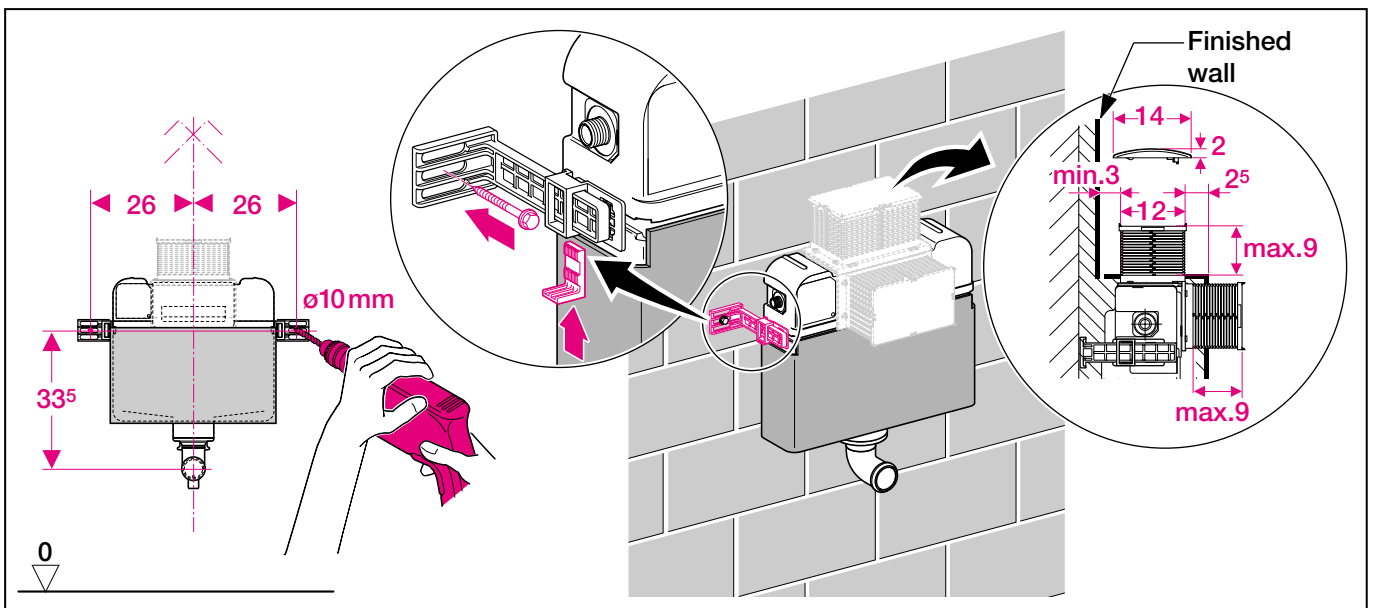

# Geberit Montage

All measurements in cm (1 cm = 10 mm)

$\frac{0}{\nabla}$  = FFL = Finished floor level

Exp. 8613-03

994.918.00.0

**■ GEBERIT**

# Geberit Montage