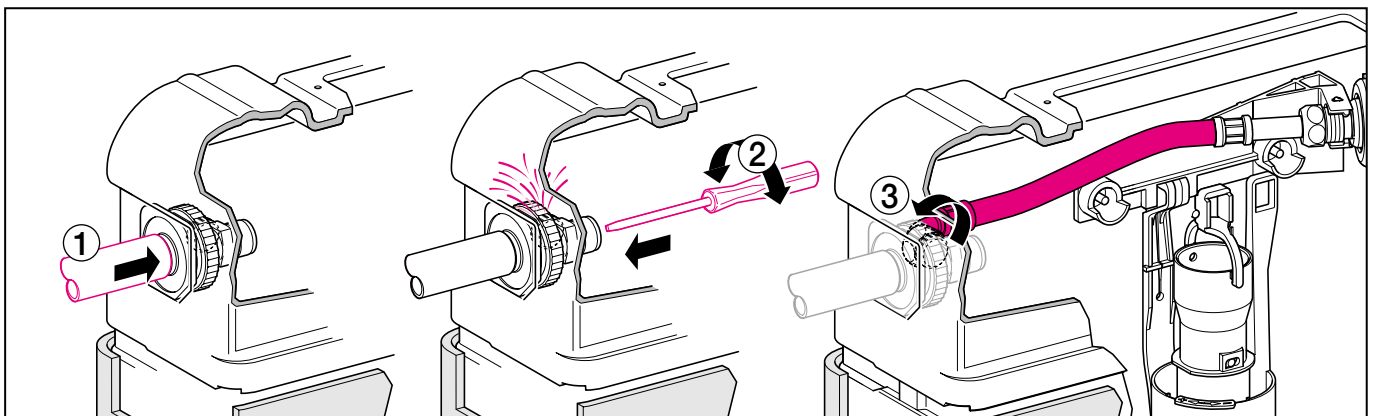

# Geberit Montage

All measurements in cm (1 cm = 10 mm)

$\frac{0}{\nabla}$  = FFL = Finished floor level

Exp. 8613-03

994.918.00.0

**■ GEBERIT**

# Geberit Montage