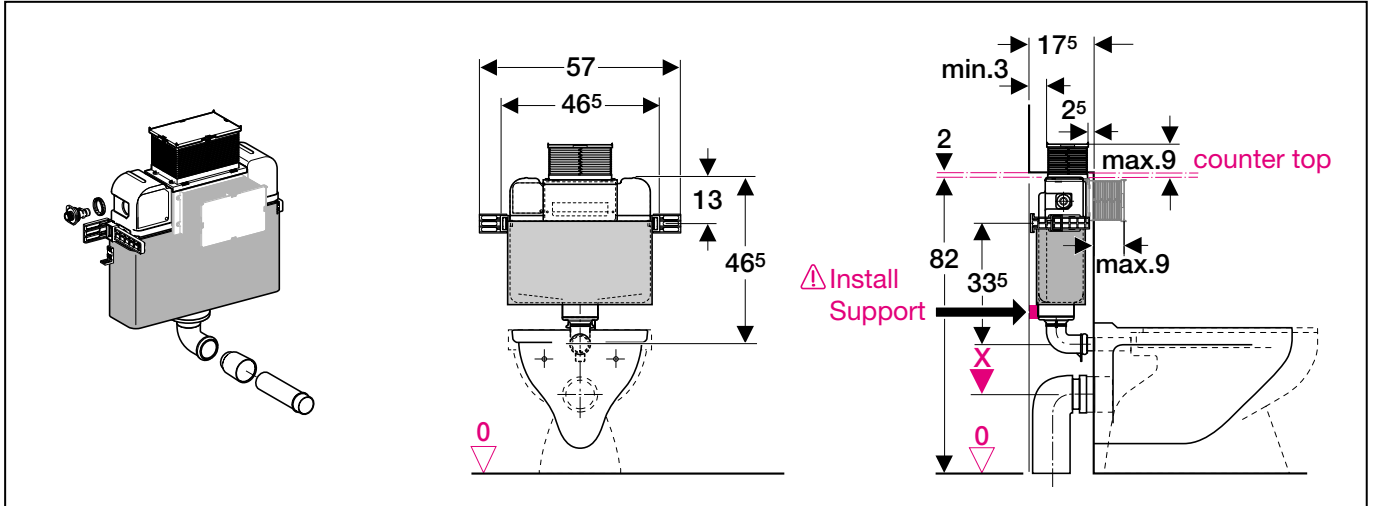

# Geberit Montage

All measurements in cm (1 cm = 10 mm)

$\frac{0}{\nabla}$  = FFL = Finished floor level

Exp. 8613-03

994.918.00.0

**■ GEBERIT**

# Geberit Montage