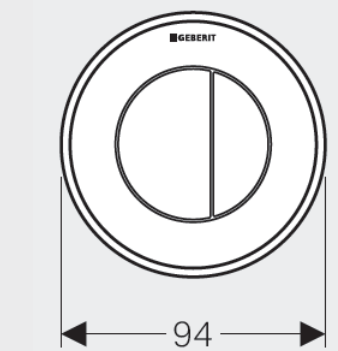

**The cistern cannot be serviced through remote buttons—separate service access is required for the cistern.

DESIGN
MEETS
FUNCTION

KNOW
HOW
INSTALLED

GEBERIT SIGMA

ABS ROUND PNEUMATIC REMOTE BUTTONS

Image	Code	Description	Application	Warranty	Compatible Flush Buttons	Specifications
	116.056.JQ.1	Geberit Sigma Round Remote Matt Chrome / Chrome Trim Fingerprint-resistant coating	Residential & Hotel Accommodation	3 Years	<ul style="list-style-type: none"> • Geberit Sigma8 • Geberit Sigma8 Duofix 	
	116.056.KH.1	Geberit Sigma Round Remote Chrome / Matt Chrome Trim				
	116.056.KJ.1	Geberit Sigma Round Remote White / Chrome Trim				
	116.056.KK.1	Geberit Sigma Round Remote White / Gold Trim				
	116.056.KM.1	Geberit Sigma Round Remote Black / Chrome Trim				