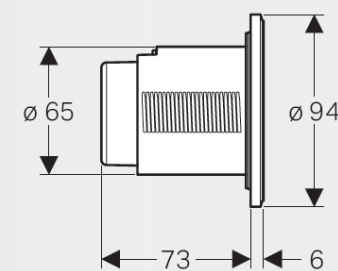

**The cistern cannot be serviced through remote buttons—separate service access is required for the cistern.

DESIGN
MEETS
FUNCTION

KNOW
HOW
INSTALLED

GEBERIT SIGMA

ABS ROUND PNEUMATIC REMOTE BUTTONS

Image	Code	Description	Application	Warranty	Compatible Flush Buttons	Specifications
	116.056.JQ.1	Geberit Sigma Round Remote Matt Chrome / Chrome Trim Fingerprint-resistant coating	Residential & Hotel Accommodation	3 Years	<ul style="list-style-type: none"> • Geberit Sigma8 • Geberit Sigma8 Duofix 	
	116.056.KH.1	Geberit Sigma Round Remote Chrome / Matt Chrome Trim				
	116.056.KJ.1	Geberit Sigma Round Remote White / Chrome Trim				
	116.056.KK.1	Geberit Sigma Round Remote White / Gold Trim				
	116.056.KM.1	Geberit Sigma Round Remote Black / Chrome Trim				