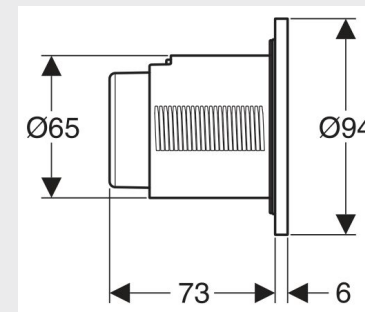

The Round Remote Dual Flush button provides a solution where the cistern cannot be mounted directly behind the toilet pan. The button can be placed anywhere within two meters of the cistern.

*Reece exclusive product