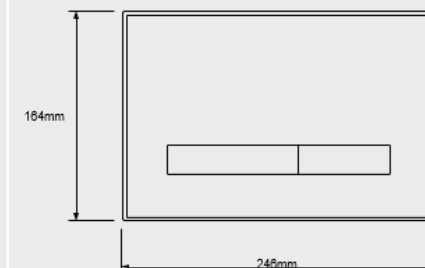

*Suitable for AS1428.1:2021 compliant installation in accordance with Clause 12.2.4

GEBERIT SIGMA50 SQUARE

DUAL FLUSH BUTTONS MECHANICAL OPERATION

Image	Code	Description	Application	Warranty	Compatible Flush Buttons	Specifications
	115.788.SD.2	Geberit Sigma50 Square Dual Flush / Access Plate Smoked Reflective / Brushed Chrome Metal Buttons	Residential & Hotel Accommodation Low Vandal Risk Public Toilet Zones: <ul style="list-style-type: none"> AS1428.1 Accessible AS1428.1 Ambulant Female & Male 	3 Years	<ul style="list-style-type: none"> Geberit Sigma8 Geberit Sigma8 Duofix 	
	115.788.11.2	Geberit Sigma50 Square Dual Flush / Access Plate White / Brushed Chrome Metal Buttons				
	115.788.DW.2	Geberit Sigma50 Square Dual Flush / Access Plate Black with Brushed Chrome Metal Buttons				
	115.788.JM.2	Geberit Sigma50 Square Dual Flush / Access Plate Slate with Brushed Chrome Metal Buttons				
	004.704.ID.1	Geberit Sigma50 Square Dual Flush / Access Plate Brushed Nickel with Brushed Chrome Metal Buttons				