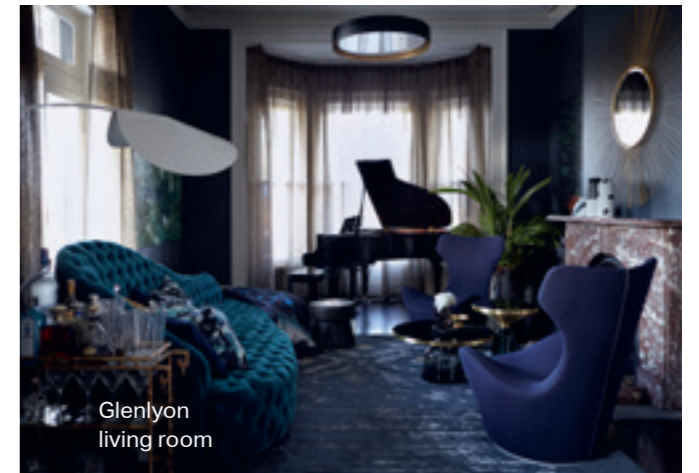

SOLUTIONS

Geberit's products were essential to the success of the project. The Sigma8 concealed cistern provided a discreet, efficient solution, enabling the architectural details of the bathroom to take centre stage. The Sigma80 Touchless Button introduced hygienic and sophisticated functionality, complementing the bathroom's modern finishes such as large format tiles and dimension stone. Louise commented, "The Sigma80 Touchless Button was the perfect choice for Glenlyon House. Its sleek design and intuitive operation provided the modern functionality my clients wanted without compromising the historical integrity of the space."

COLLABORATION AND CUSTOMISATION

Collaboration with both homeowners and tradespeople was critical to the project's success. Louise tailored the selection and installation of Geberit products to meet the specific needs of the heritage-listed home, ensuring a smooth integration process that maintained the aesthetics and functionality across all bathroom surfaces.

Sigma80 also
available in Black

Glenlyon
living room

A TIMELESS AND RELIABLE DESIGN

Durability and reliability were key factors in choosing Geberit products. Glenlyon House demanded fixtures that could endure daily use while retaining their visual appeal over time. Geberit's reputation for quality ensured that the design would not only meet immediate needs but also provide long-term value, contributing to the lasting success of the renovation.

The Glenlyon House project exemplifies Louise Walsh's ability to marry historical preservation with modern living. By thoughtfully integrating Geberit's Sigma8 concealed cistern and Sigma80 Touchless Button, she created bathrooms that respect the home's heritage while providing contemporary functionality. The result is a harmonious blend of past and present – where timeless design meets modern convenience.